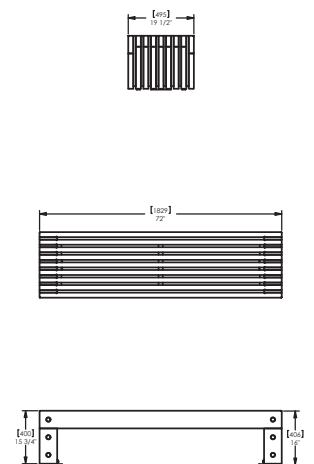

## Palisade Bench

The Palisade Bench is handsome, durable and timely as ever. Offered in select timbers for indoor and outdoor applications. The Palisade Bench is constructed from solid timber, fastened together with internal steel rods. Palisade is freestanding. Anchor clips available.

### Specification:

**Materials:**  
Timber

**Fixings:**  
Free standing. Surface mount. Below ground installation. Wall mounted.

### Dimensions

H: 400mm  
W: 1829 / 2440mm  
D: 495mm

(Technical Drawings for variants available on request)