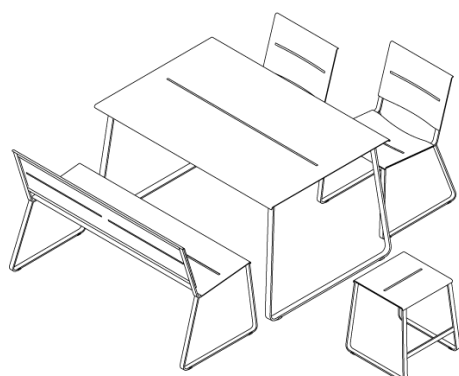

Use the lounge chair together with the TERÄS lounge table, for a convenient spot to put your book or stand your coffee.

Like the rest of the TERÄS range, the lounge chair is characterised by a modern, Nordic look and elegant details such as the decorative slit in the back and seat.

It is made of powder-coated steel and aluminium and simply needs wiping down with a damp cloth, regardless of whether it is sited indoors or out.

Materials

Frame: Powder-coated, hot-dip galvanised steel

Seat: Powder-coated, aluminium

Dimensions

L: 650 mm
W: 650 mm
H: 610 mm
Weight: 11-15 kg

(Technical Drawings available on request)