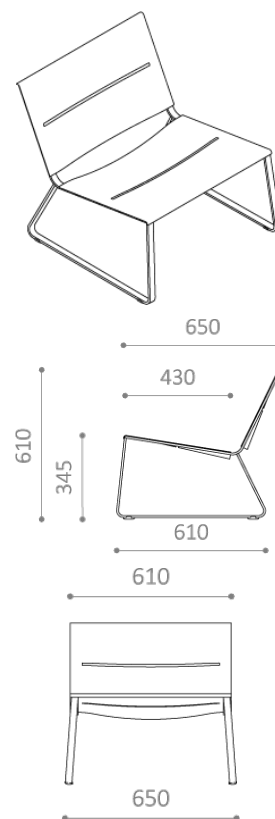

Use the lounge chair together with the TERÄS lounge table, for a convenient spot to put your book or stand your coffee.

Like the rest of the TERÄS range, the lounge chair is characterised by a modern, Nordic look and elegant details such as the decorative slit in the back and seat.

It is made of powder-coated steel and aluminium and simply needs wiping down with a damp cloth, regardless of whether it is sited indoors or out.

Materials

Frame: Powder-coated, hot-dip galvanised steel

Seat: Powder-coated, aluminium

Dimensions

L: 650 mm
W: 650 mm
H: 610 mm
Weight: 11-15 kg

(Technical Drawings available on request)