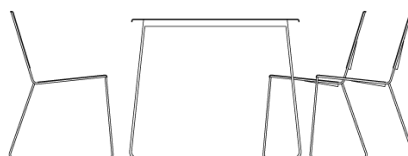

TERÄS Lounge Chair

The TERÄS lounge chair is designed for green areas in parks and terraces. It can stand up to the rigours of outdoor life, such as rain and sea air, and public use by large numbers of people. Can also be used indoors, where it adds character to the interior with its simple, well-planned design and attractive colours.

Use the lounge chair together with the TERÄS lounge table, for a convenient spot to put your book or stand your coffee.

Like the rest of the TERÄS range, the lounge chair is characterised by a modern, Nordic look and elegant details such as the decorative slit in the back and seat.

It is made of powder-coated steel and aluminium and simply needs wiping down with a damp cloth, regardless of whether it is sited indoors or out.

Materials

Frame: Powder-coated, hot-dip galvanised steel

Seat: Powder-coated, aluminium

Dimensions

L: 650 mm
W: 650 mm
H: 610 mm
Weight: 11-15 kg

(Technical Drawings available on request)