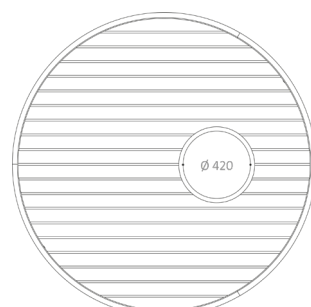

## SOLID Round Bench

SOLID combines the rustic, raw look of cement ring with innovative new urban space design giving the outdoor space a whole new look that is bound to attract attention. SOLID was Red Dot Design Award Winner in 2009. Lars Vejen was behind the award-winning, simple and extremely elegant design of this bench from HITSA for the outdoor setting.

### Dimensions

Dia: 1800 mm  
H: 445 mm  
Weight: 204 kg

(Technical Drawings available on request)